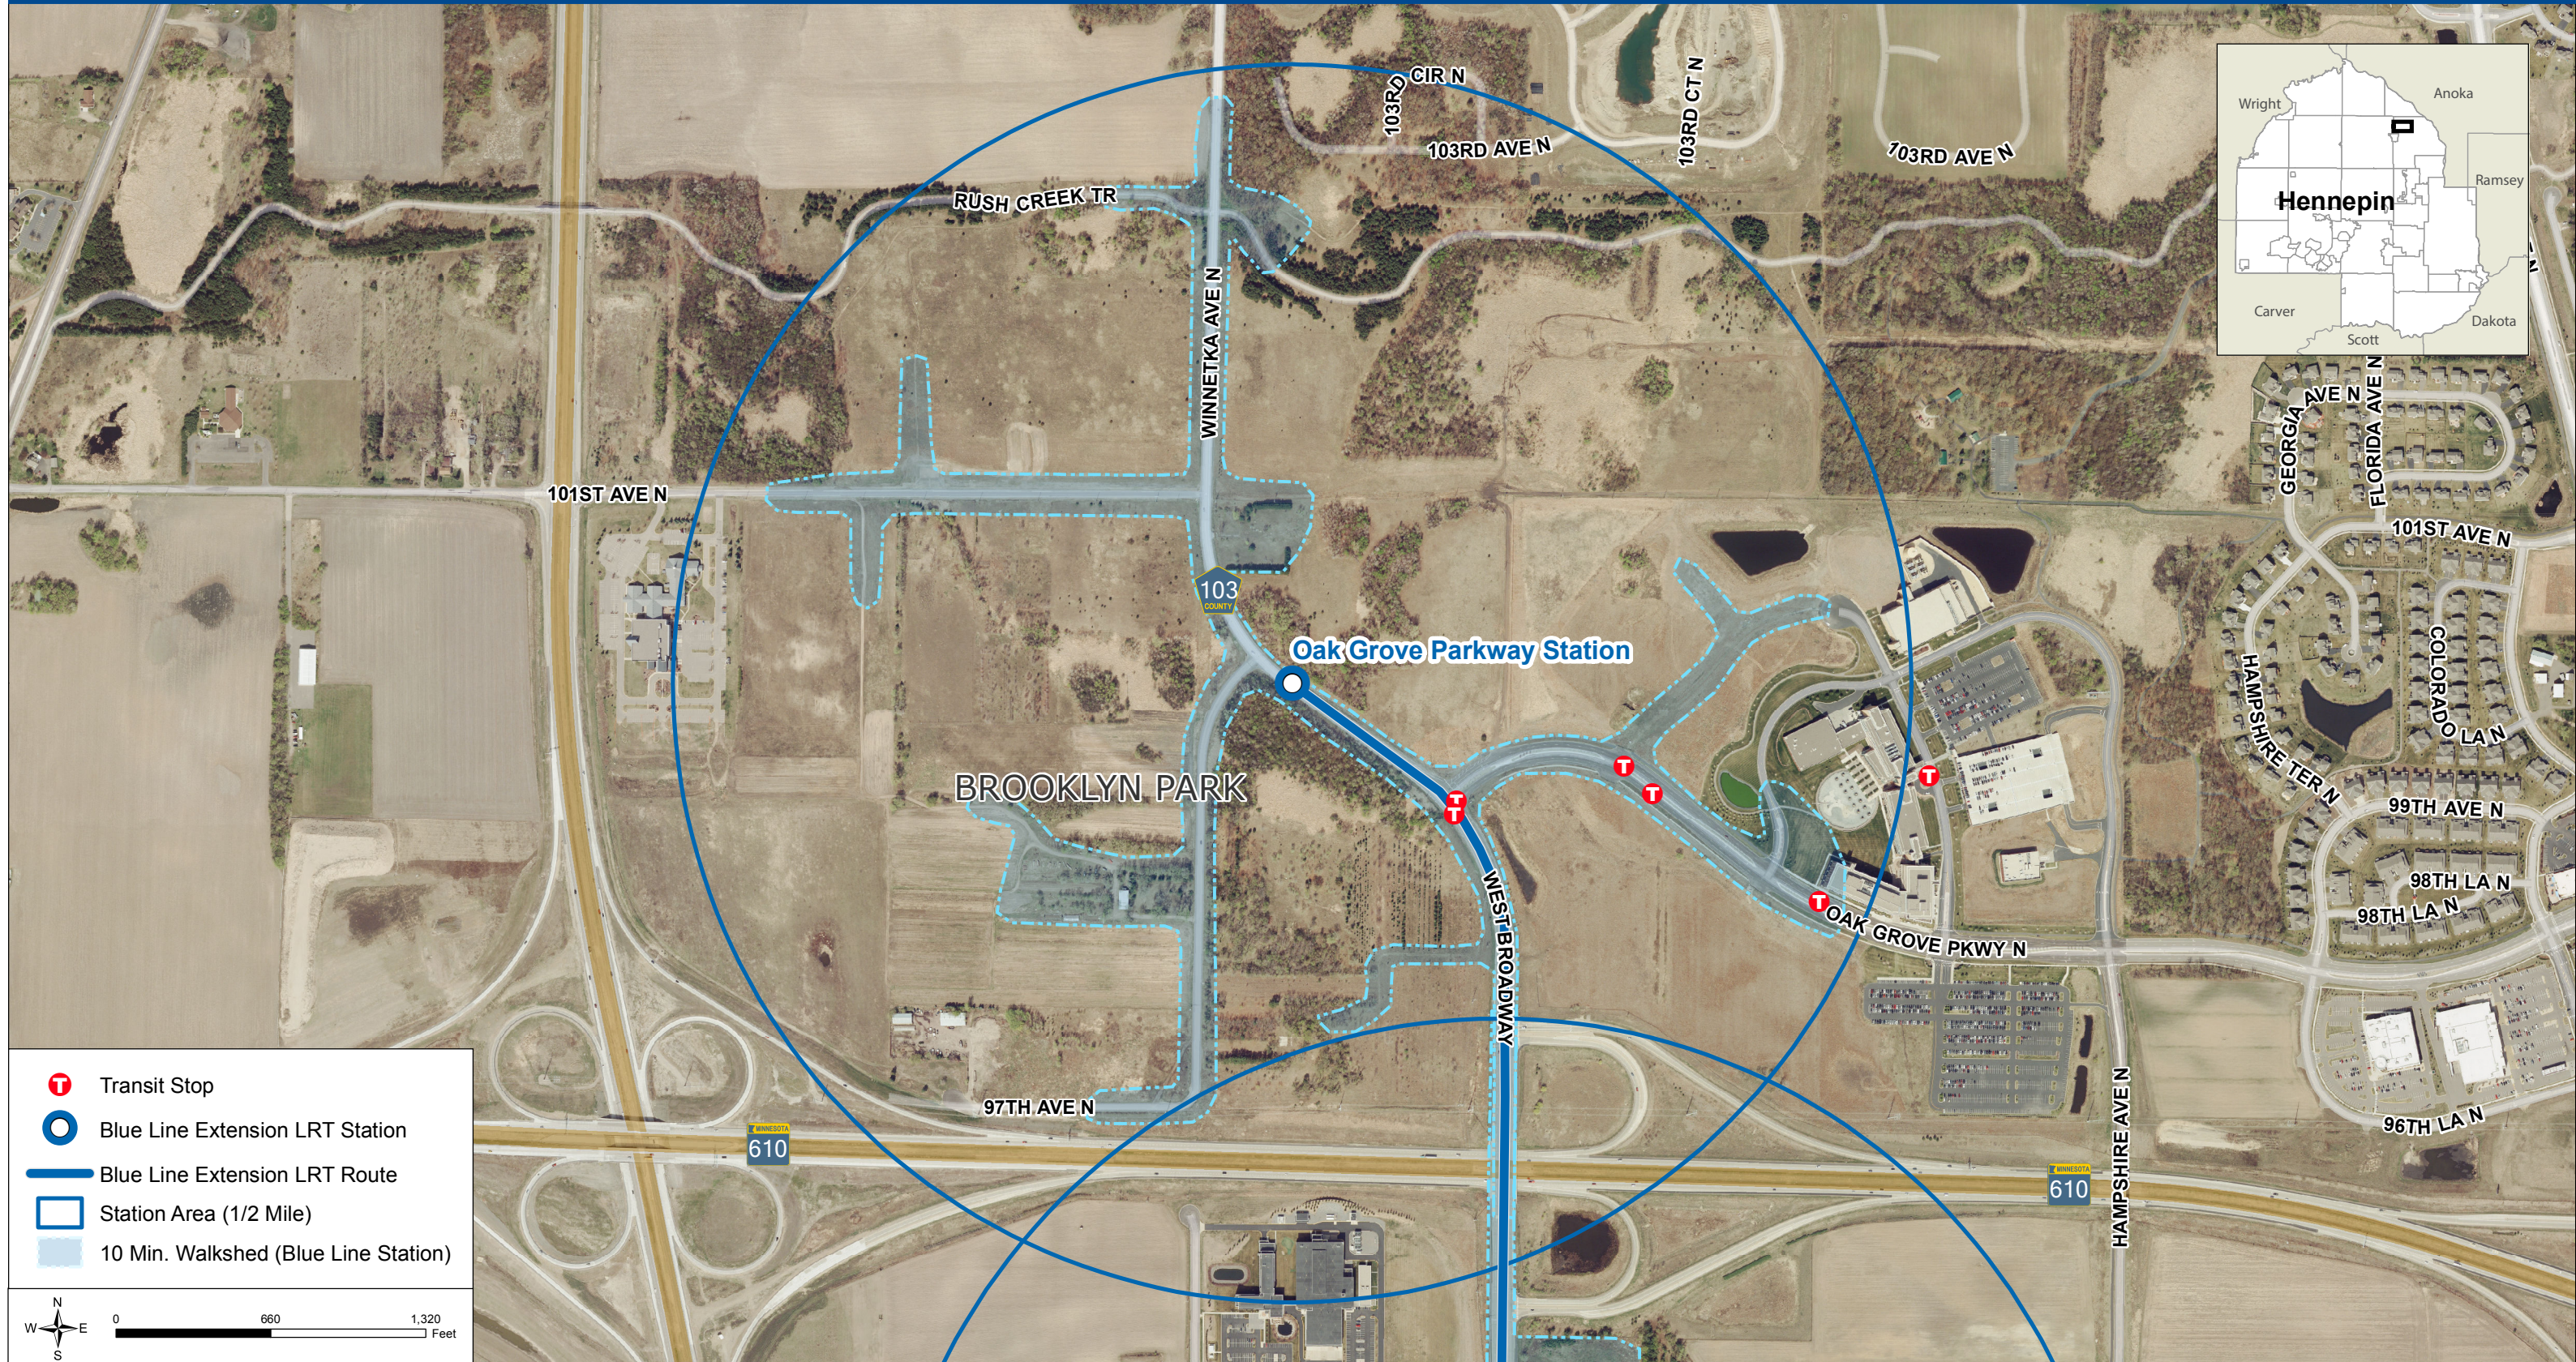

Oak Grove Parkway Station Area

METRO Blue Line Extension (Bottineau LRT)

Publication date: 2/23/2015

Data source: Hennepin County, Metropolitan Council

This map has been created for informational purposes only and is not considered a legally recorded map or document. Hennepin County makes no warranty, representation, or guarantee as to the content, accuracy, timeliness, or completeness of any of the information provided herein.

Hennepin County Public Works