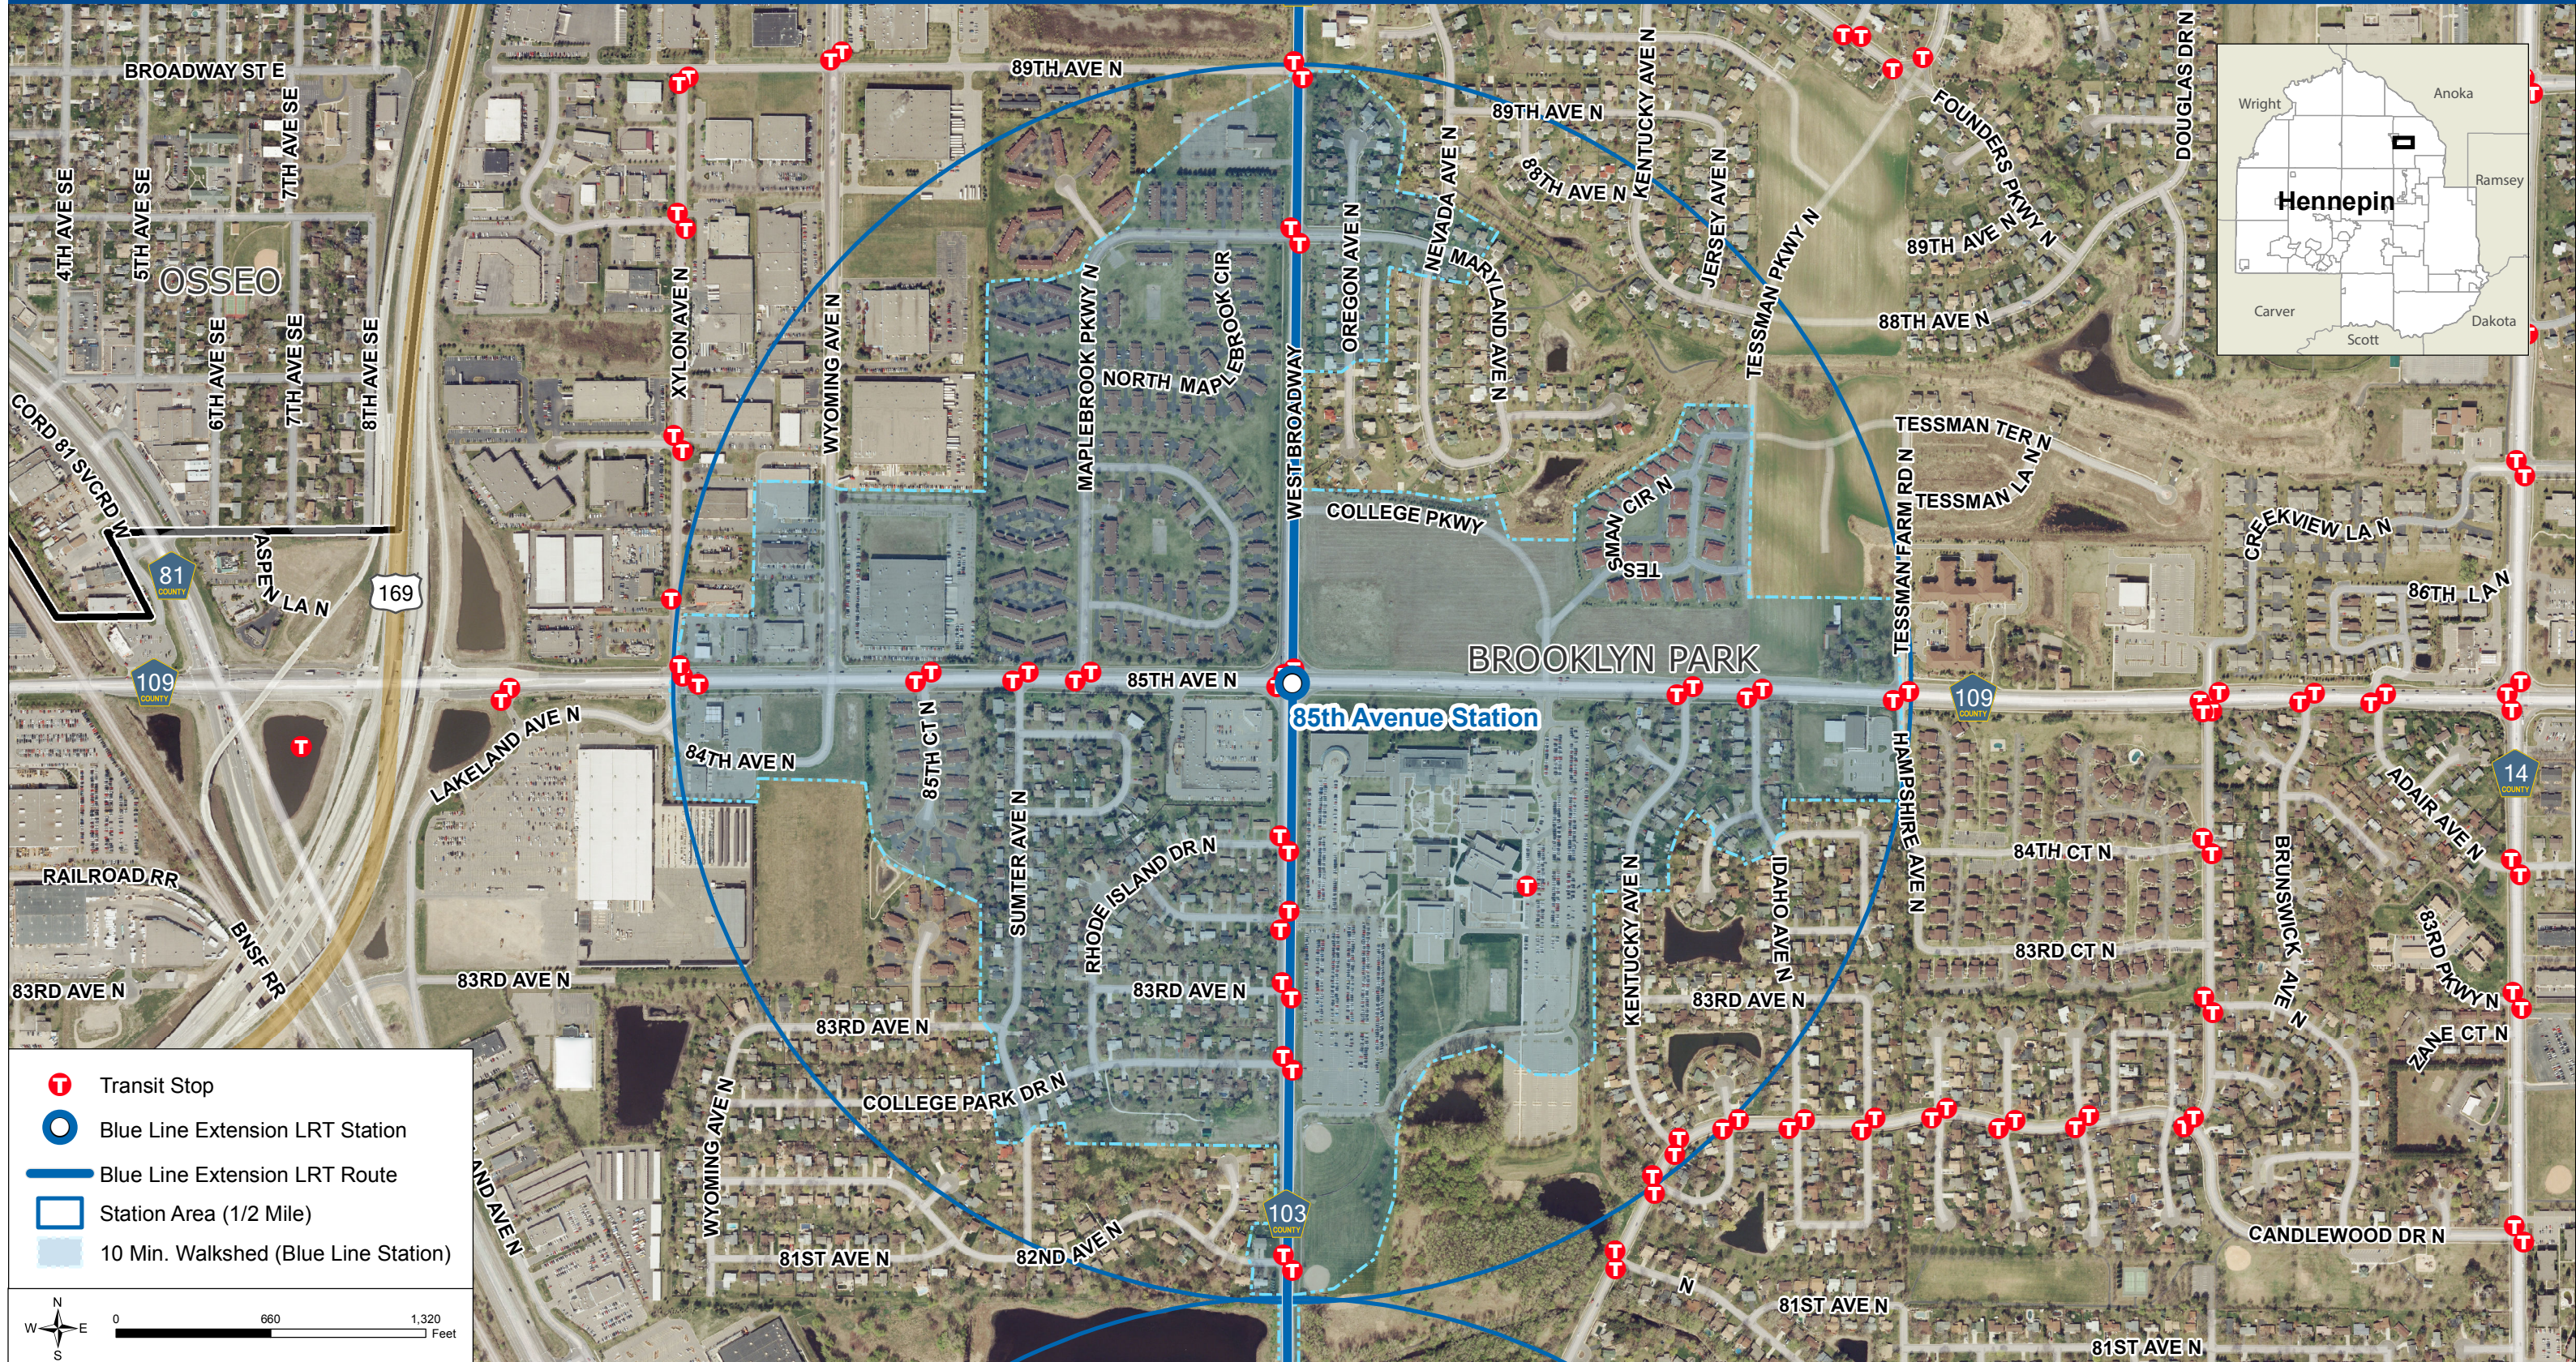

85th Avenue Station Area

METRO Blue Line Extension (Bottineau LRT)

Publication date: 2/23/2015

Data source: Hennepin County, Metropolitan Council

This map has been created for informational purposes only and is not considered a legally recorded map or document. Hennepin County makes no warranty, representation, or guarantee as to the content, accuracy, timeliness, or completeness of any of the information provided herein.

Hennepin County Public Works