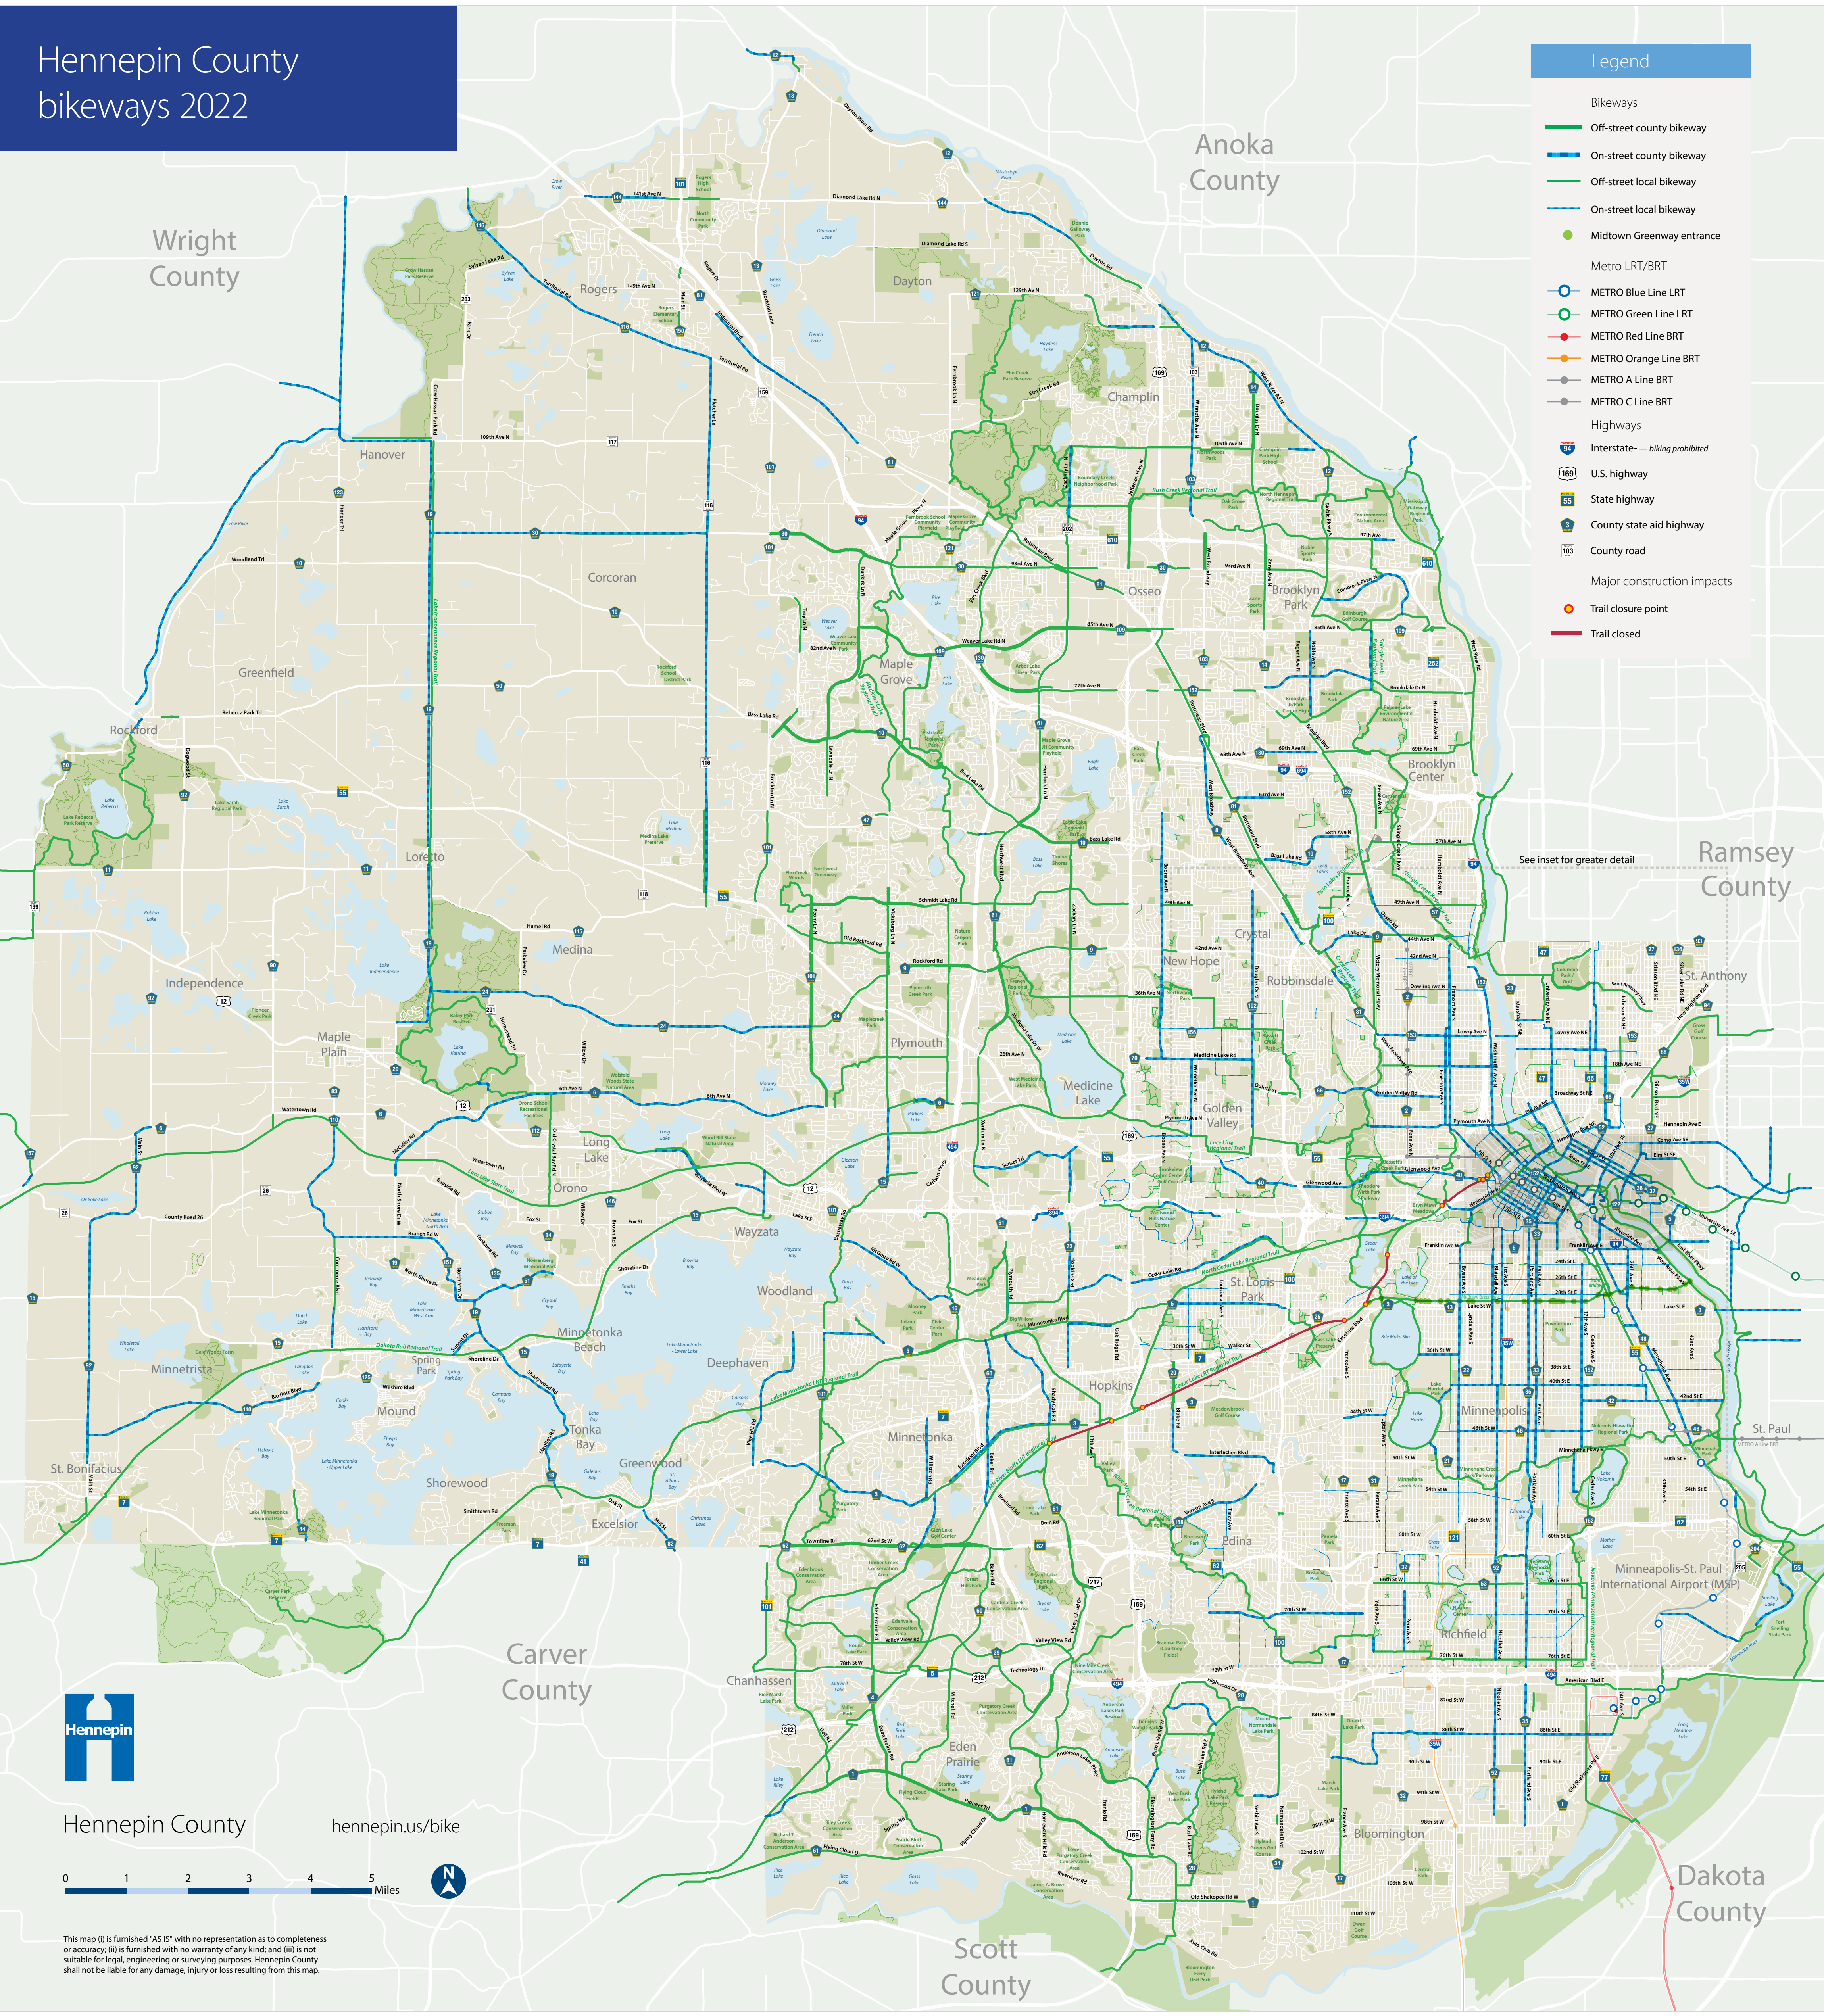

Hennepin County bikeways 2022

Legend

- Bikeways
- Off-street county bikeway
- On-street county bikeway
- Off-street local bikeway
- On-street local bikeway
- Midtown Greenway entrance
- Metro LRT/BRT
- METRO Blue Line LRT
- METRO Green Line LRT
- METRO Red Line BRT
- METRO Orange Line BRT
- METRO A Line BRT
- METRO C Line BRT
- Highways
- Interstate — biking prohibited
- U.S. highway
- State highway
- County state aid highway
- County road
- Major construction impacts
- Trail closure point
- Trail closed

Hennepin
Hennepin County hennepin.us/bike