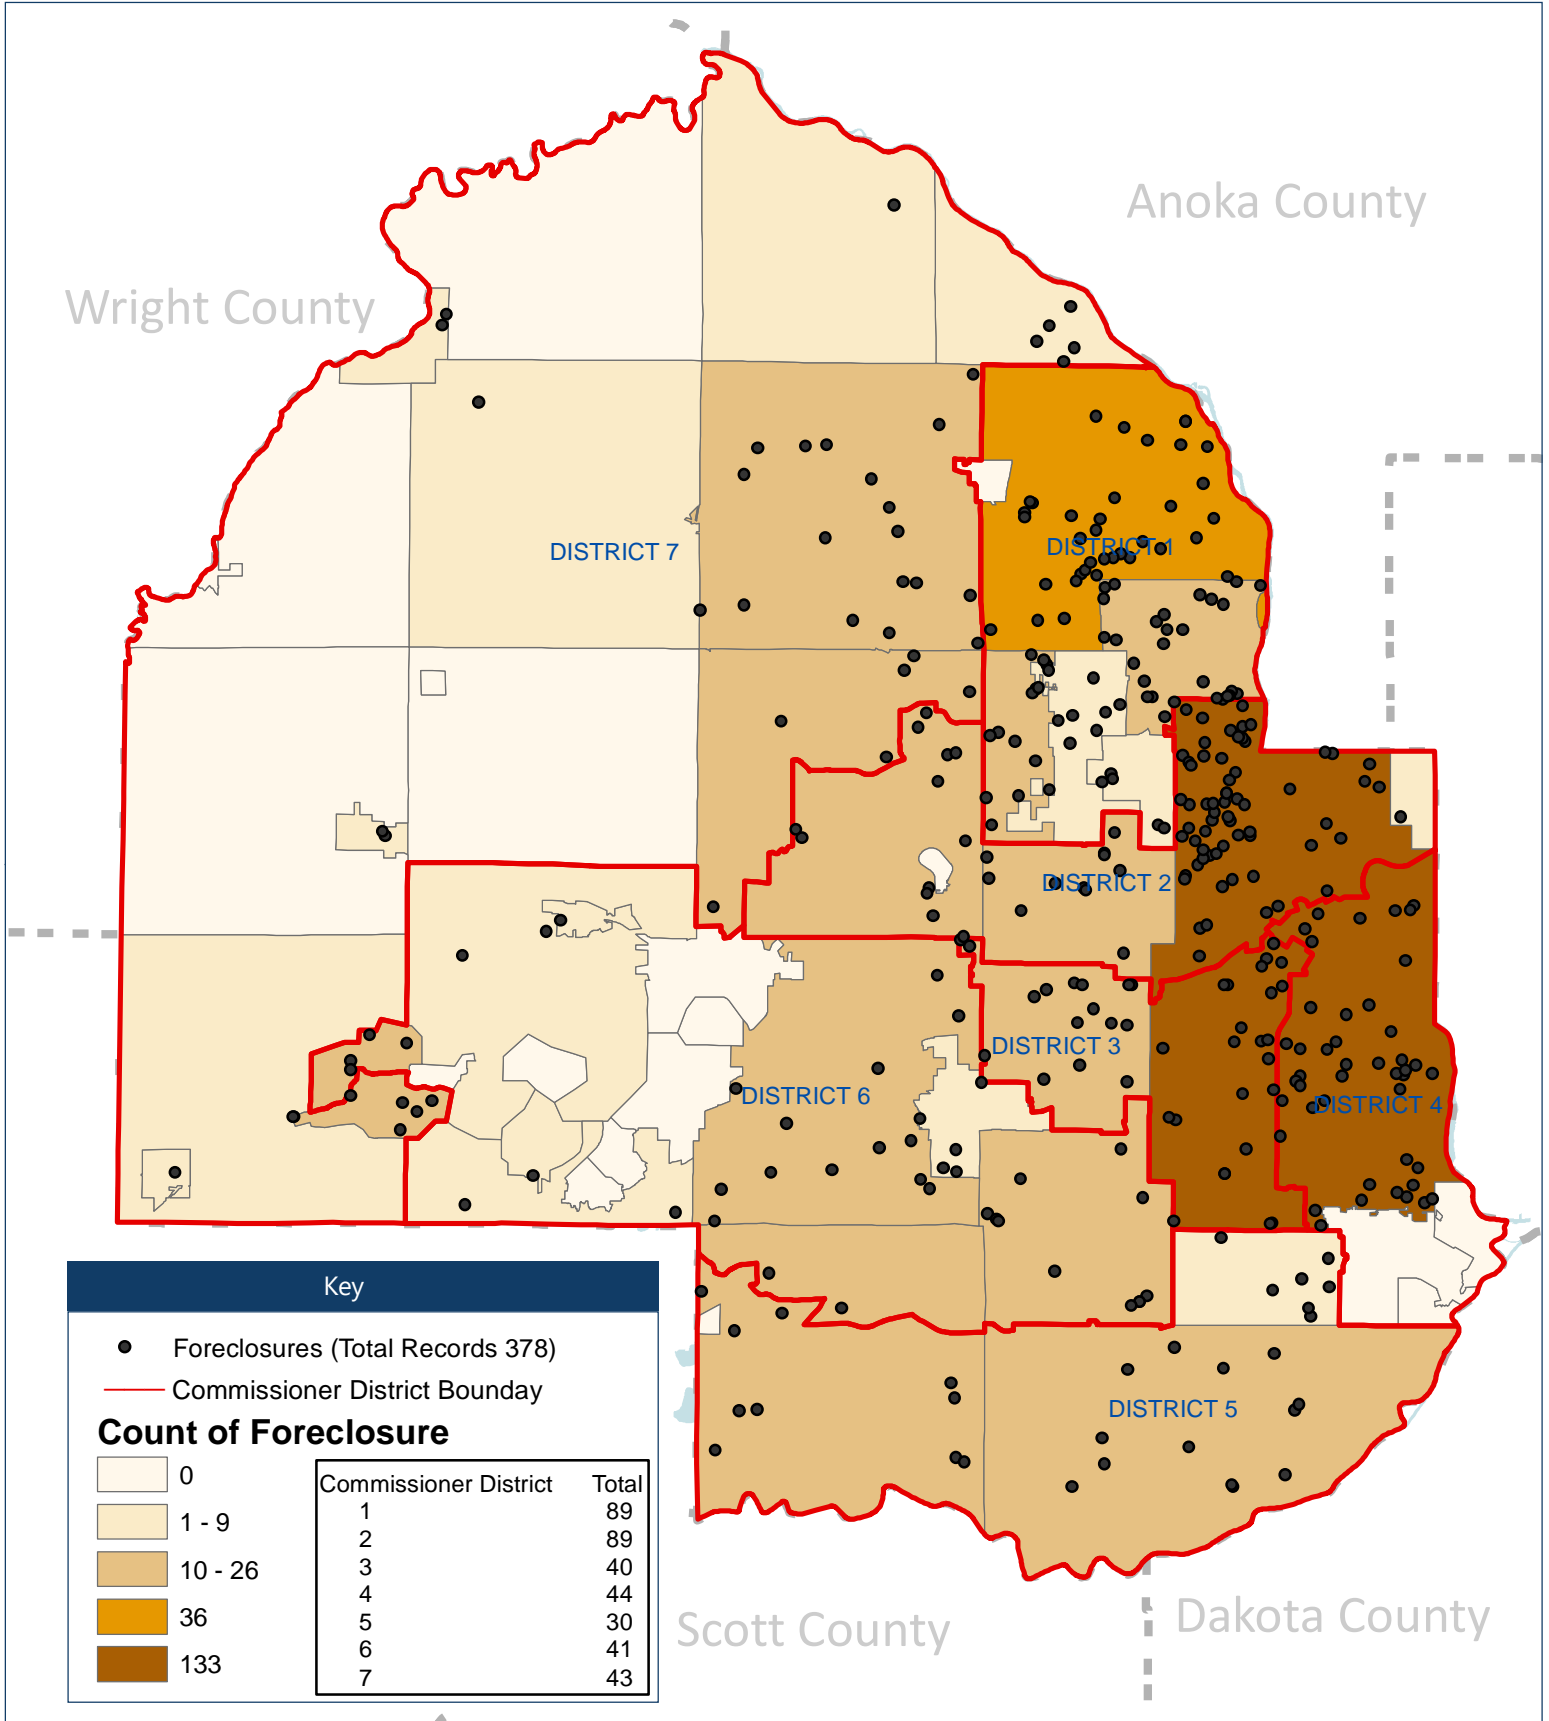

# Distribution of Foreclosures

January - September 2019 | Hennepin County Survey Division

HENNEPIN COUNTY  
MINNESOTA

**Disclaimer:** This map (i) is furnished "AS IS" with no representation as to completeness or accuracy; (ii) is furnished with no warranty of any kind; and (iii) is not suitable for legal, engineering or surveying purposes. Hennepin County shall not be liable for any damage, injury or loss resulting from this map. Total Records 378. Successfully Geocoded 376.  
 Publication date: 10/18/2019 Data sources: Hennepin Cty Sheriff September 2019 Sales Extract,