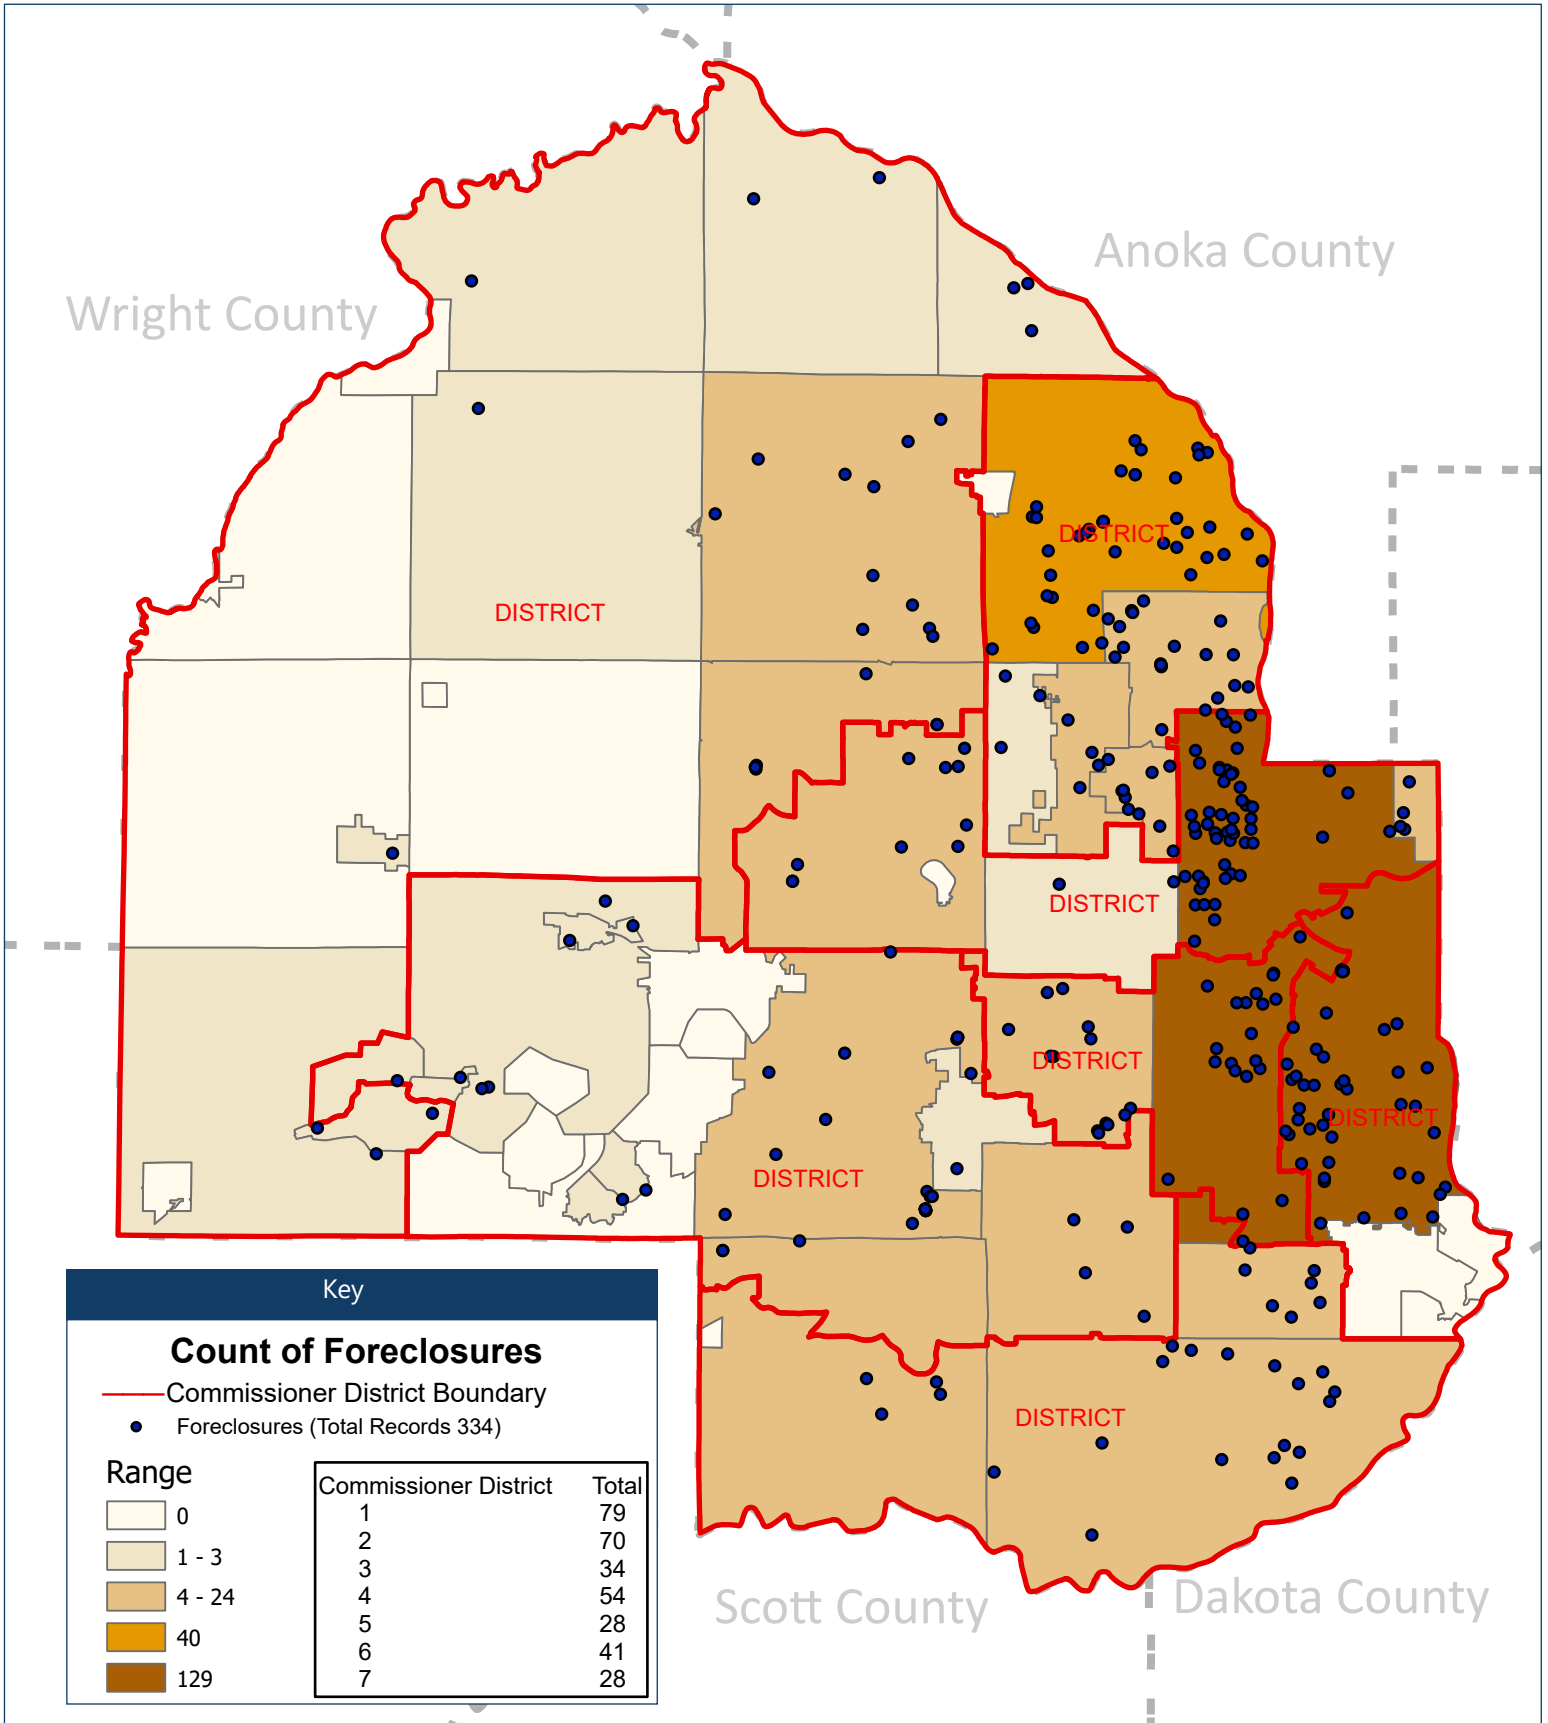

Distribution of Foreclosures

January - September 2024 Hennepin County Survey Division

HENNEPIN COUNTY
MINNESOTA

Disclaimer: This map (i) is furnished "AS IS" with no representation as to completeness or accuracy; (ii) is furnished with no warranty of any kind; and (iii) is not suitable for legal, engineering or surveying purposes. Hennepin County shall not be liable for any damage, injury or loss resulting from this map. Total Records 334. Successfully Geocoded 334.

Publication date: 10/8/2024 Data Sources: Hennepin Cty Sheriff September 2024 Sales Extract