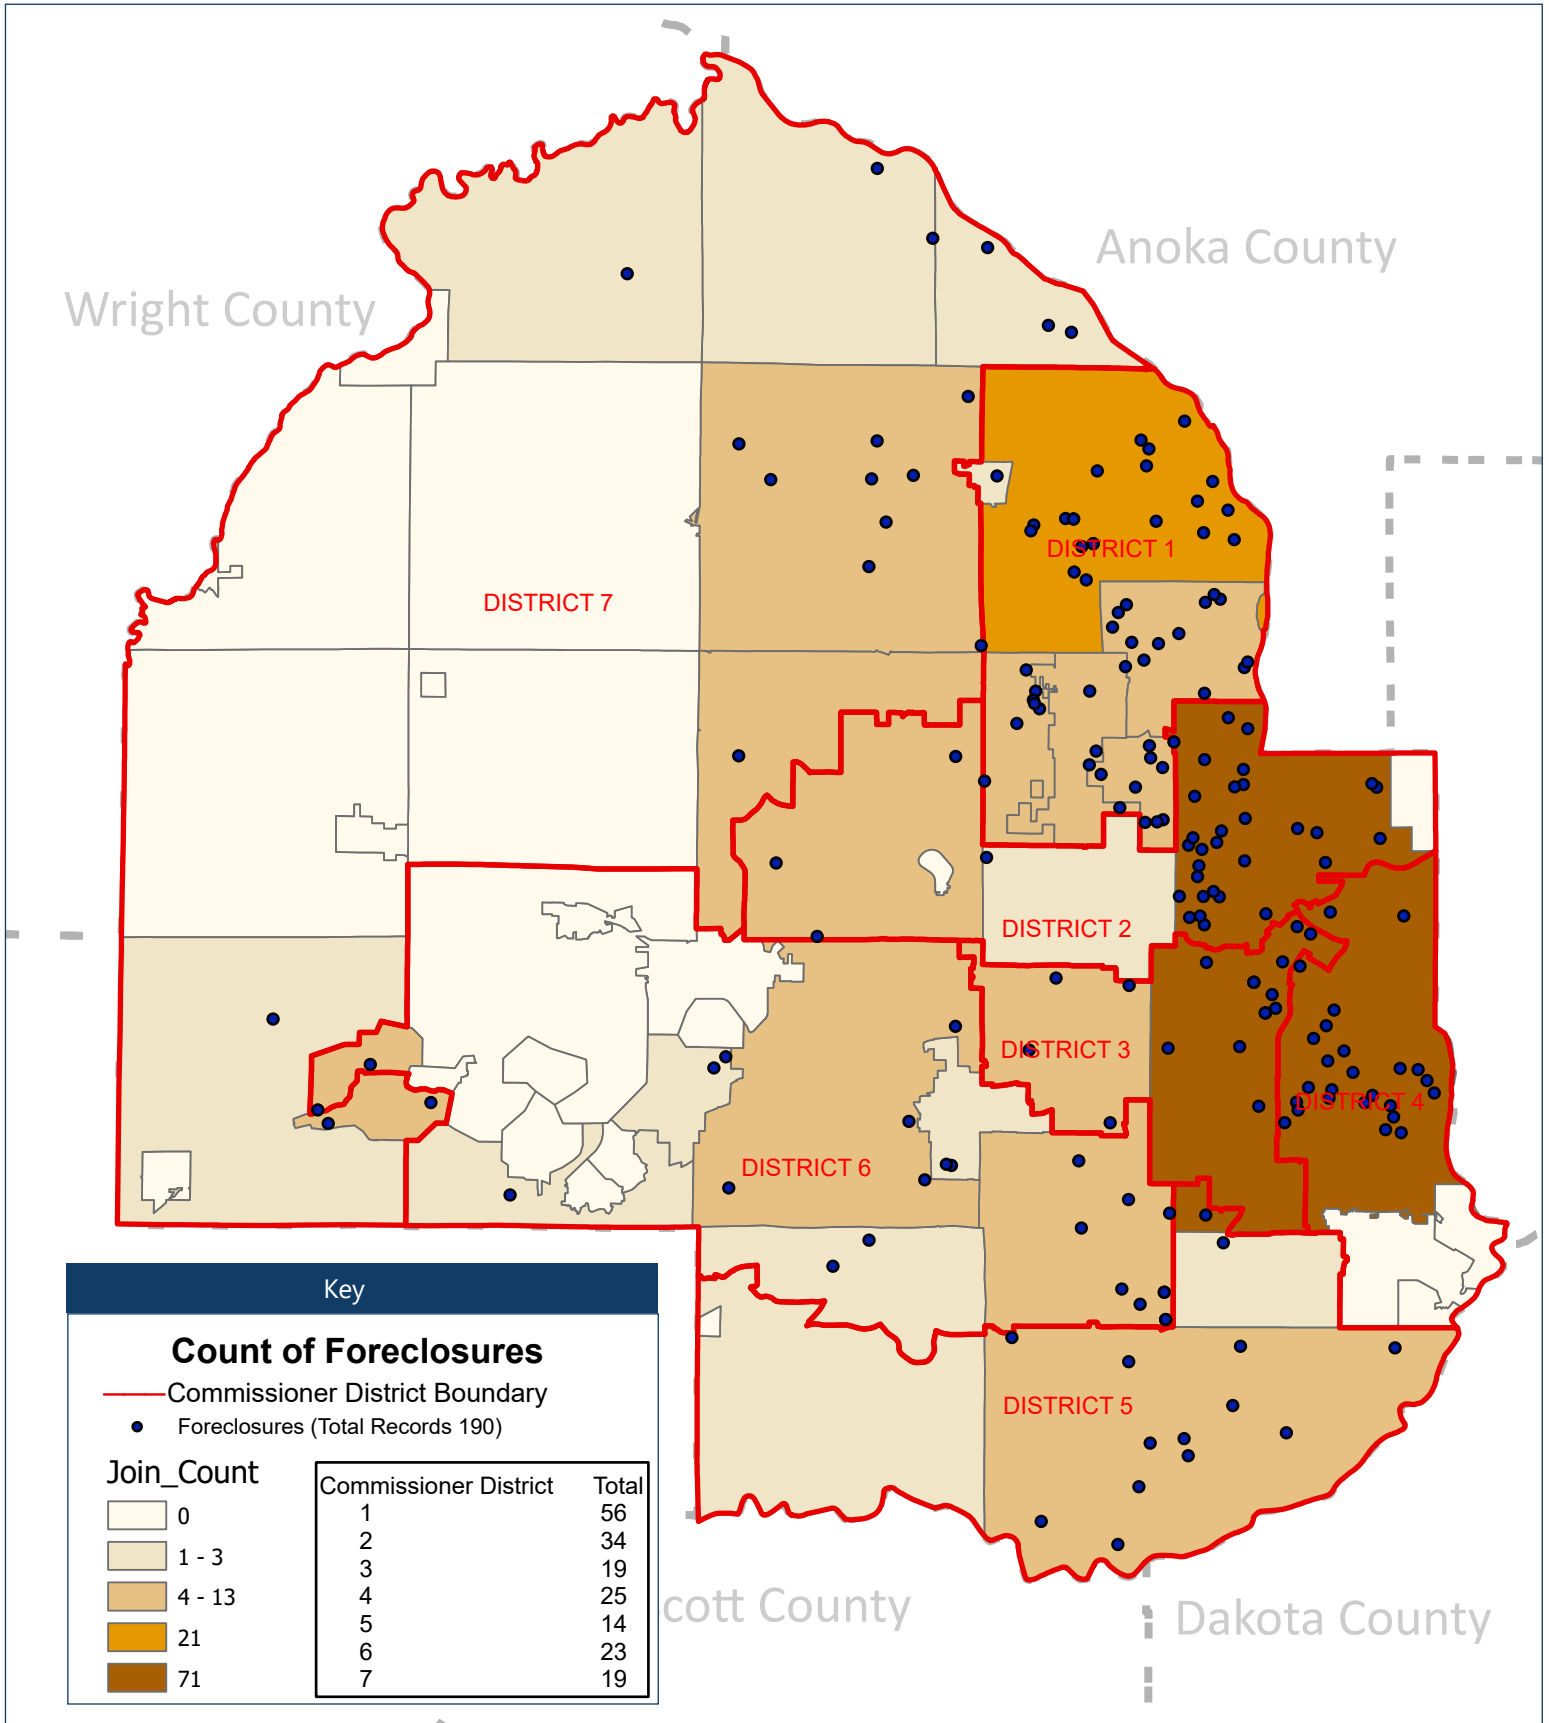

Distribution of Foreclosures

January - June 2023 Hennepin County Survey Division

HENNEPIN COUNTY
MINNESOTA

Disclaimer: This map (i) is furnished "AS IS" with no representation as to completeness or accuracy; (ii) is furnished with no warranty of any kind; and (iii) is not suitable for legal, engineering or surveying purposes. Hennepin County shall not be liable for any damage, injury or loss resulting from this map. Total Records 190. Successfully Geocoded 190.

Publication date: 7/12/2023 Datasources: Hennepin Cty Sheriff June 2023 Sales Extract,