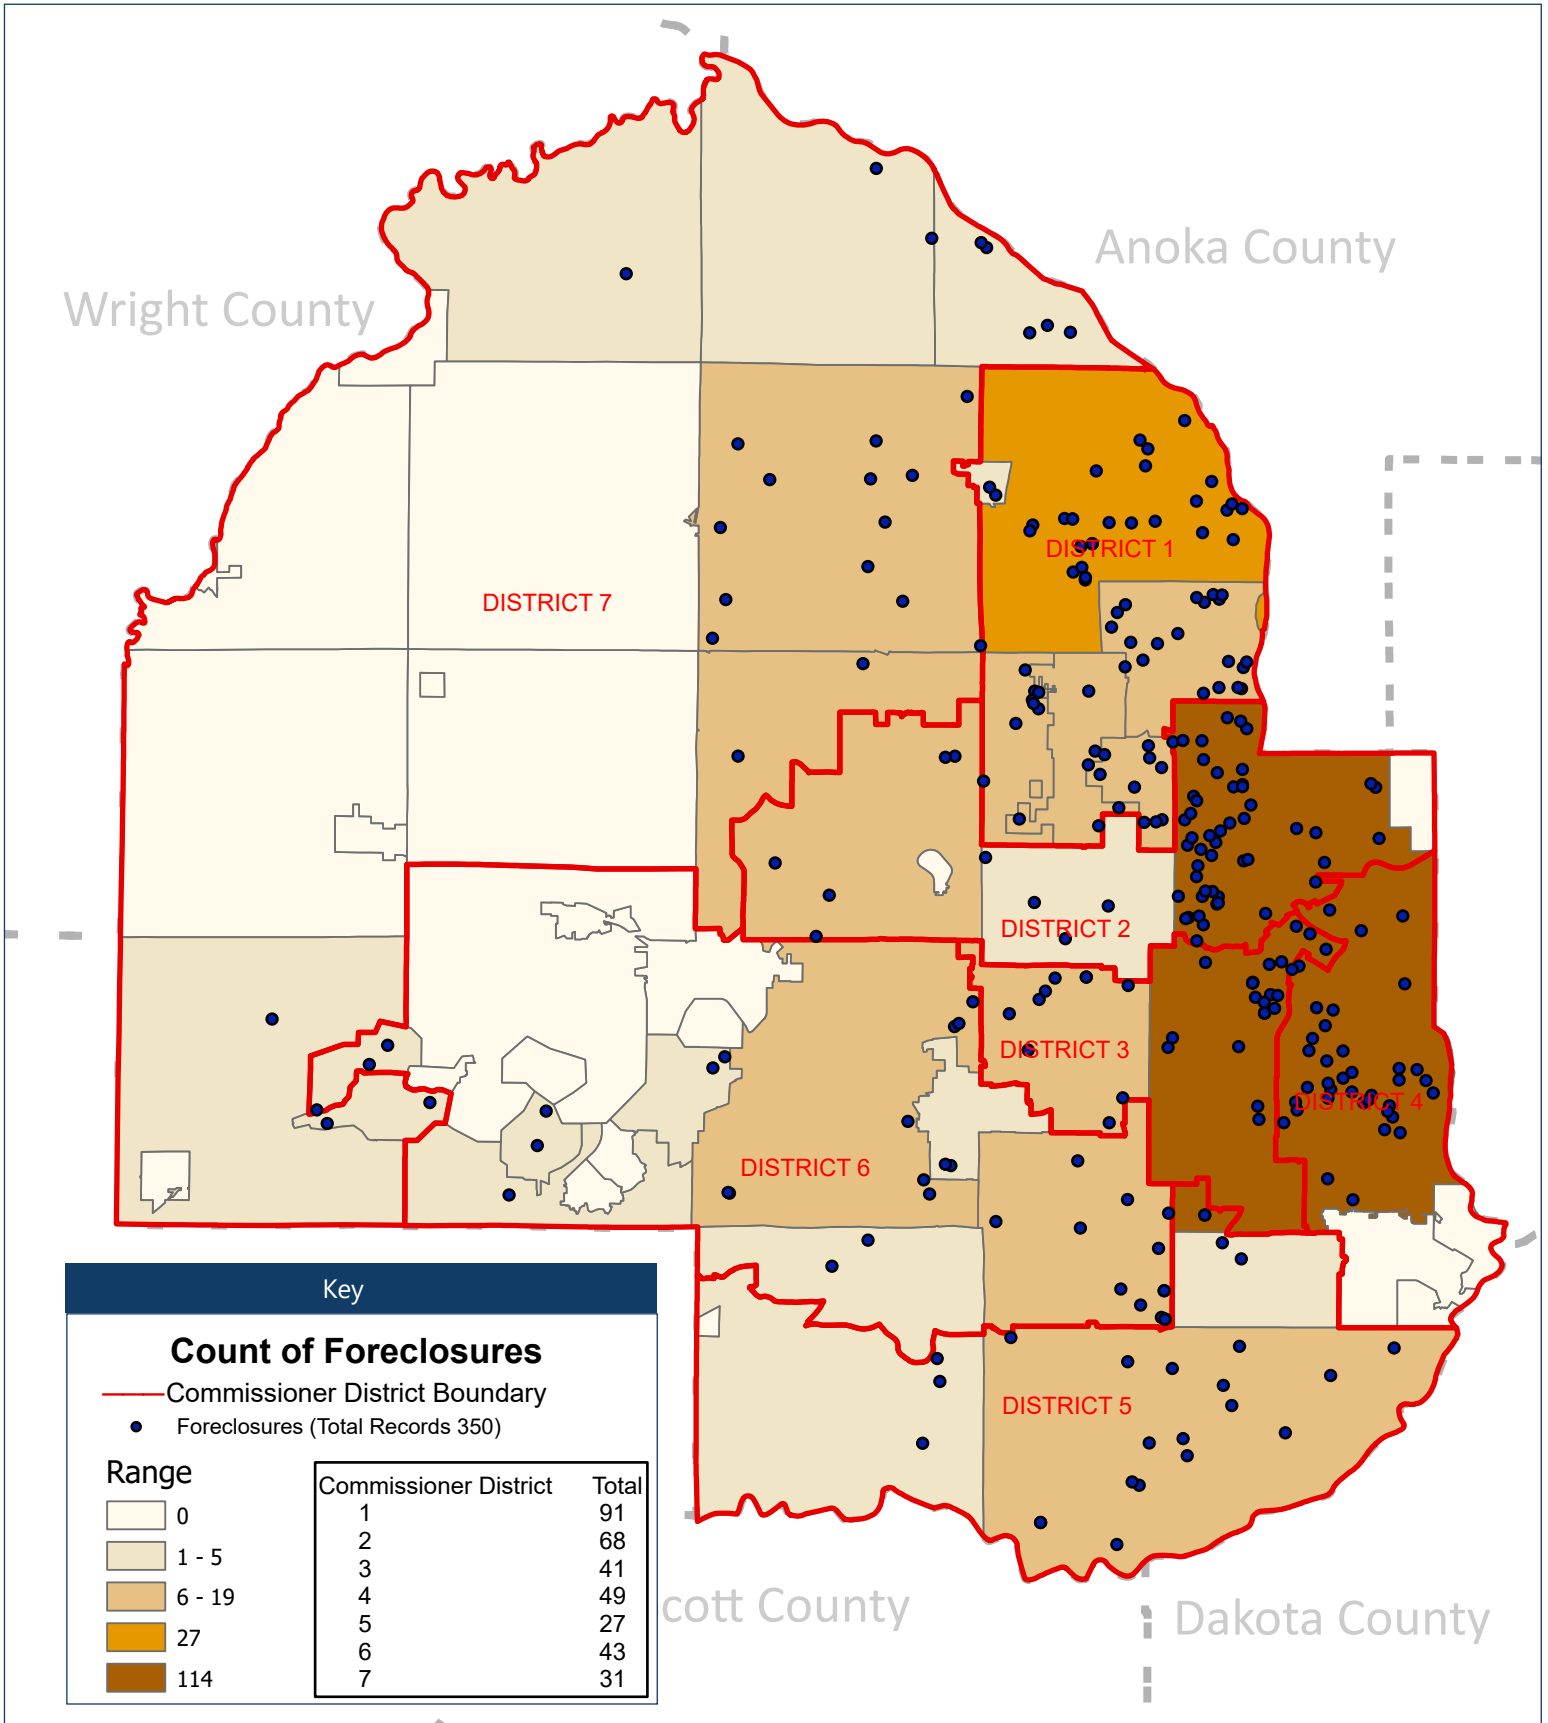

Distribution of Foreclosures

January - December 2023 Hennepin County Survey Division

HENNEPIN COUNTY
MINNESOTA

Disclaimer: This map (i) is furnished "AS IS" with no representation as to completeness or accuracy; (ii) is furnished with no warranty of any kind; and (iii) is not suitable for legal, engineering or surveying purposes. Hennepin County shall not be liable for any damage, injury or loss resulting from this map. Total Records 350. Successfully Geocoded 350.

Publication date: 1/11/2024 Data Sources: Hennepin Cty Sheriff December 2023 Sales Extract