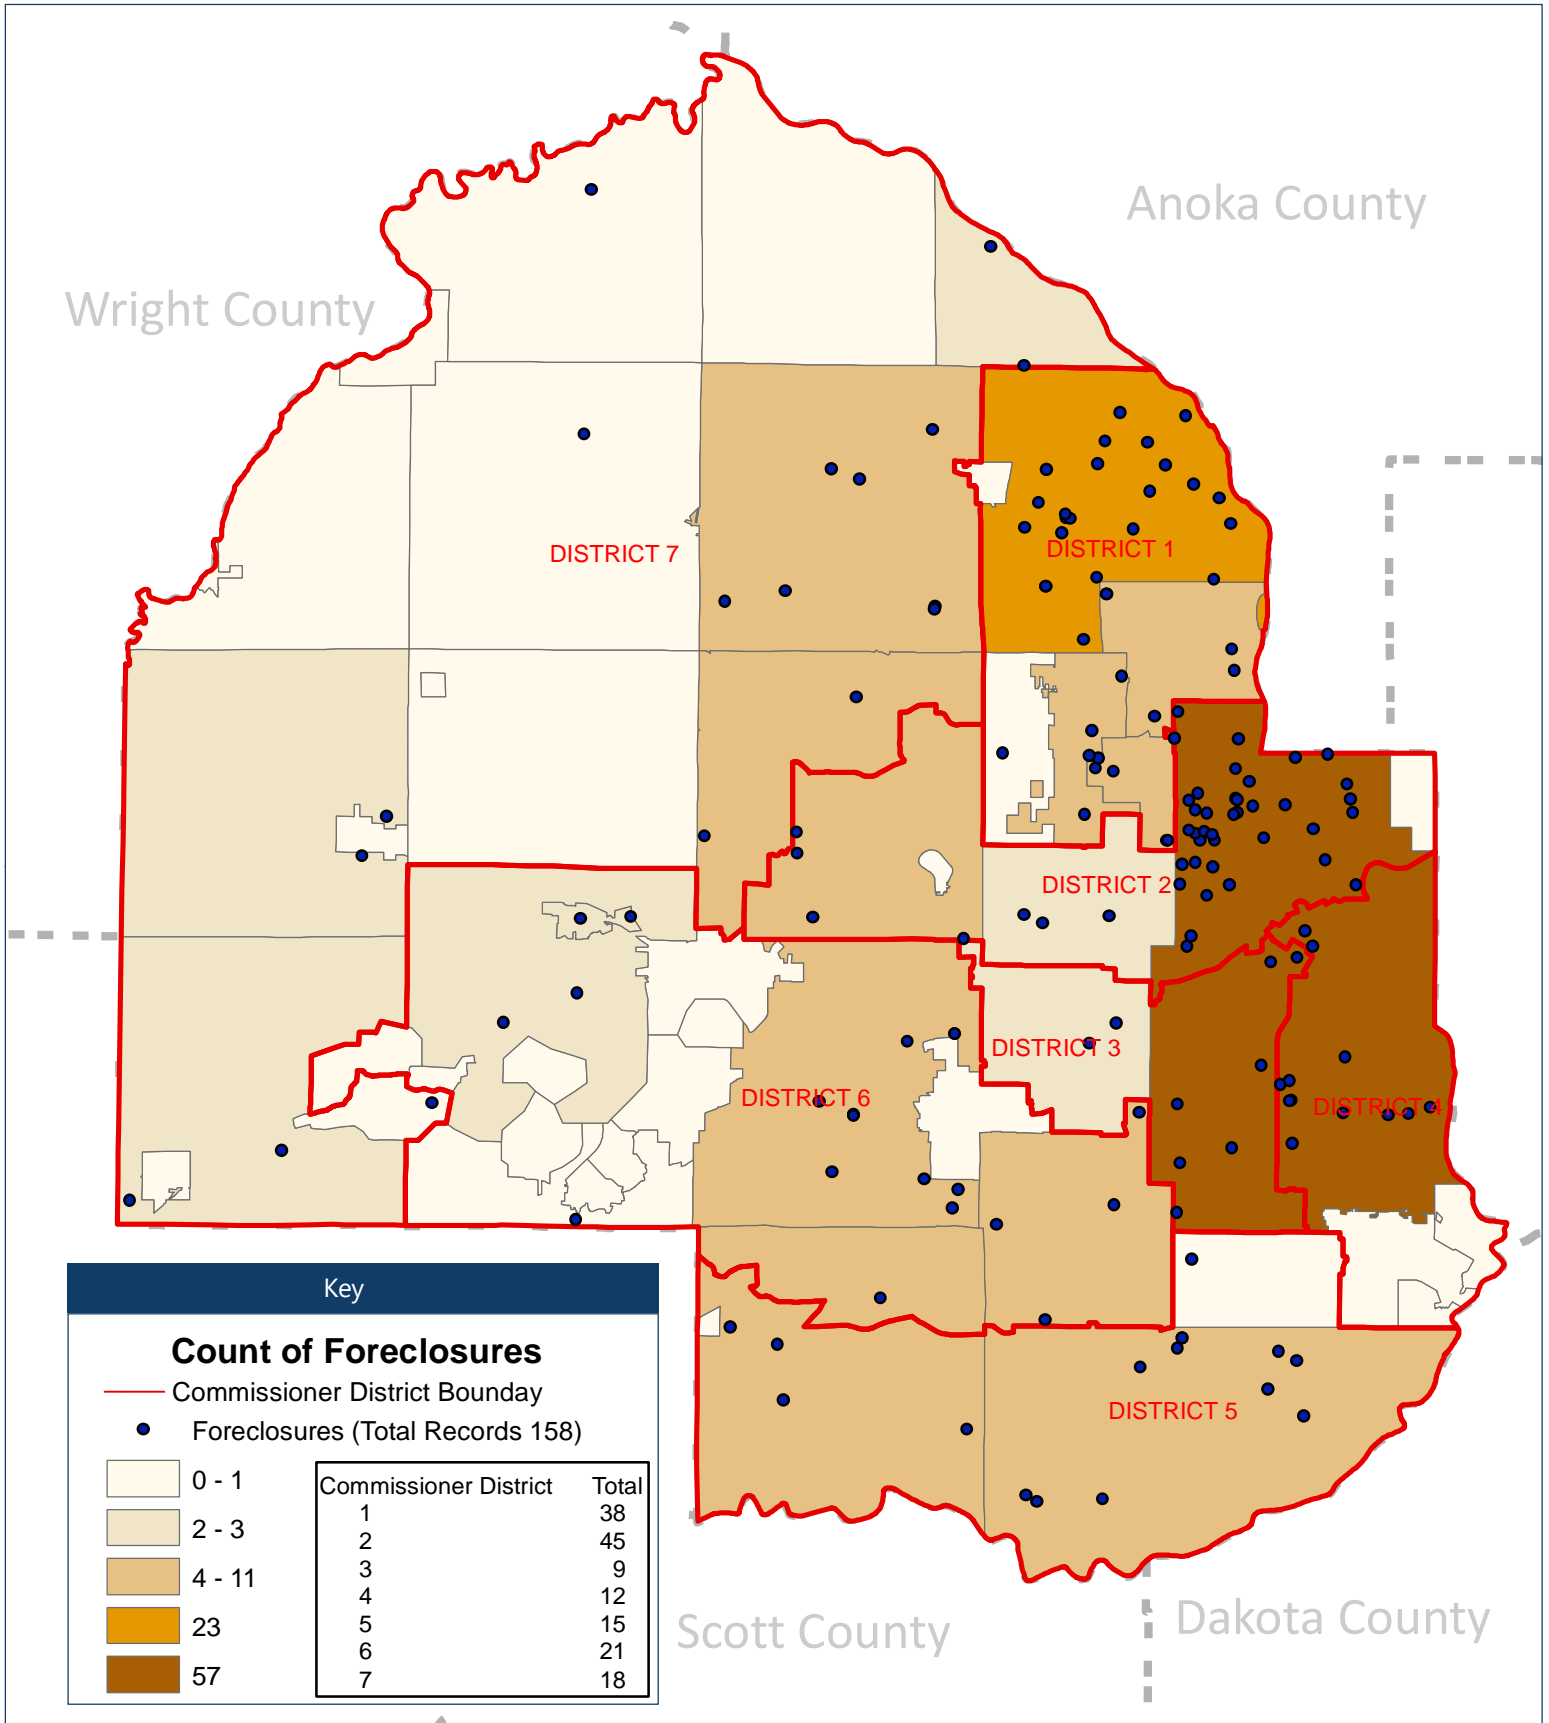

Distribution of Foreclosures

January - June 2020 Hennepin County Survey Division

HENNEPIN COUNTY
MINNESOTA

Disclaimer: This map (i) is furnished "AS IS" with no representation as to completeness or accuracy; (ii) is furnished with no warranty of any kind; and (iii) is not suitable for legal, engineering or surveying purposes. Hennepin County shall not be liable for any damage, injury or loss resulting from this map. Total Records 158. Successfully Geocoded 158.

Publication date: 7/16/2020 Datasources: Hennepin Cty Sheriff June 2020 Sales Extract,