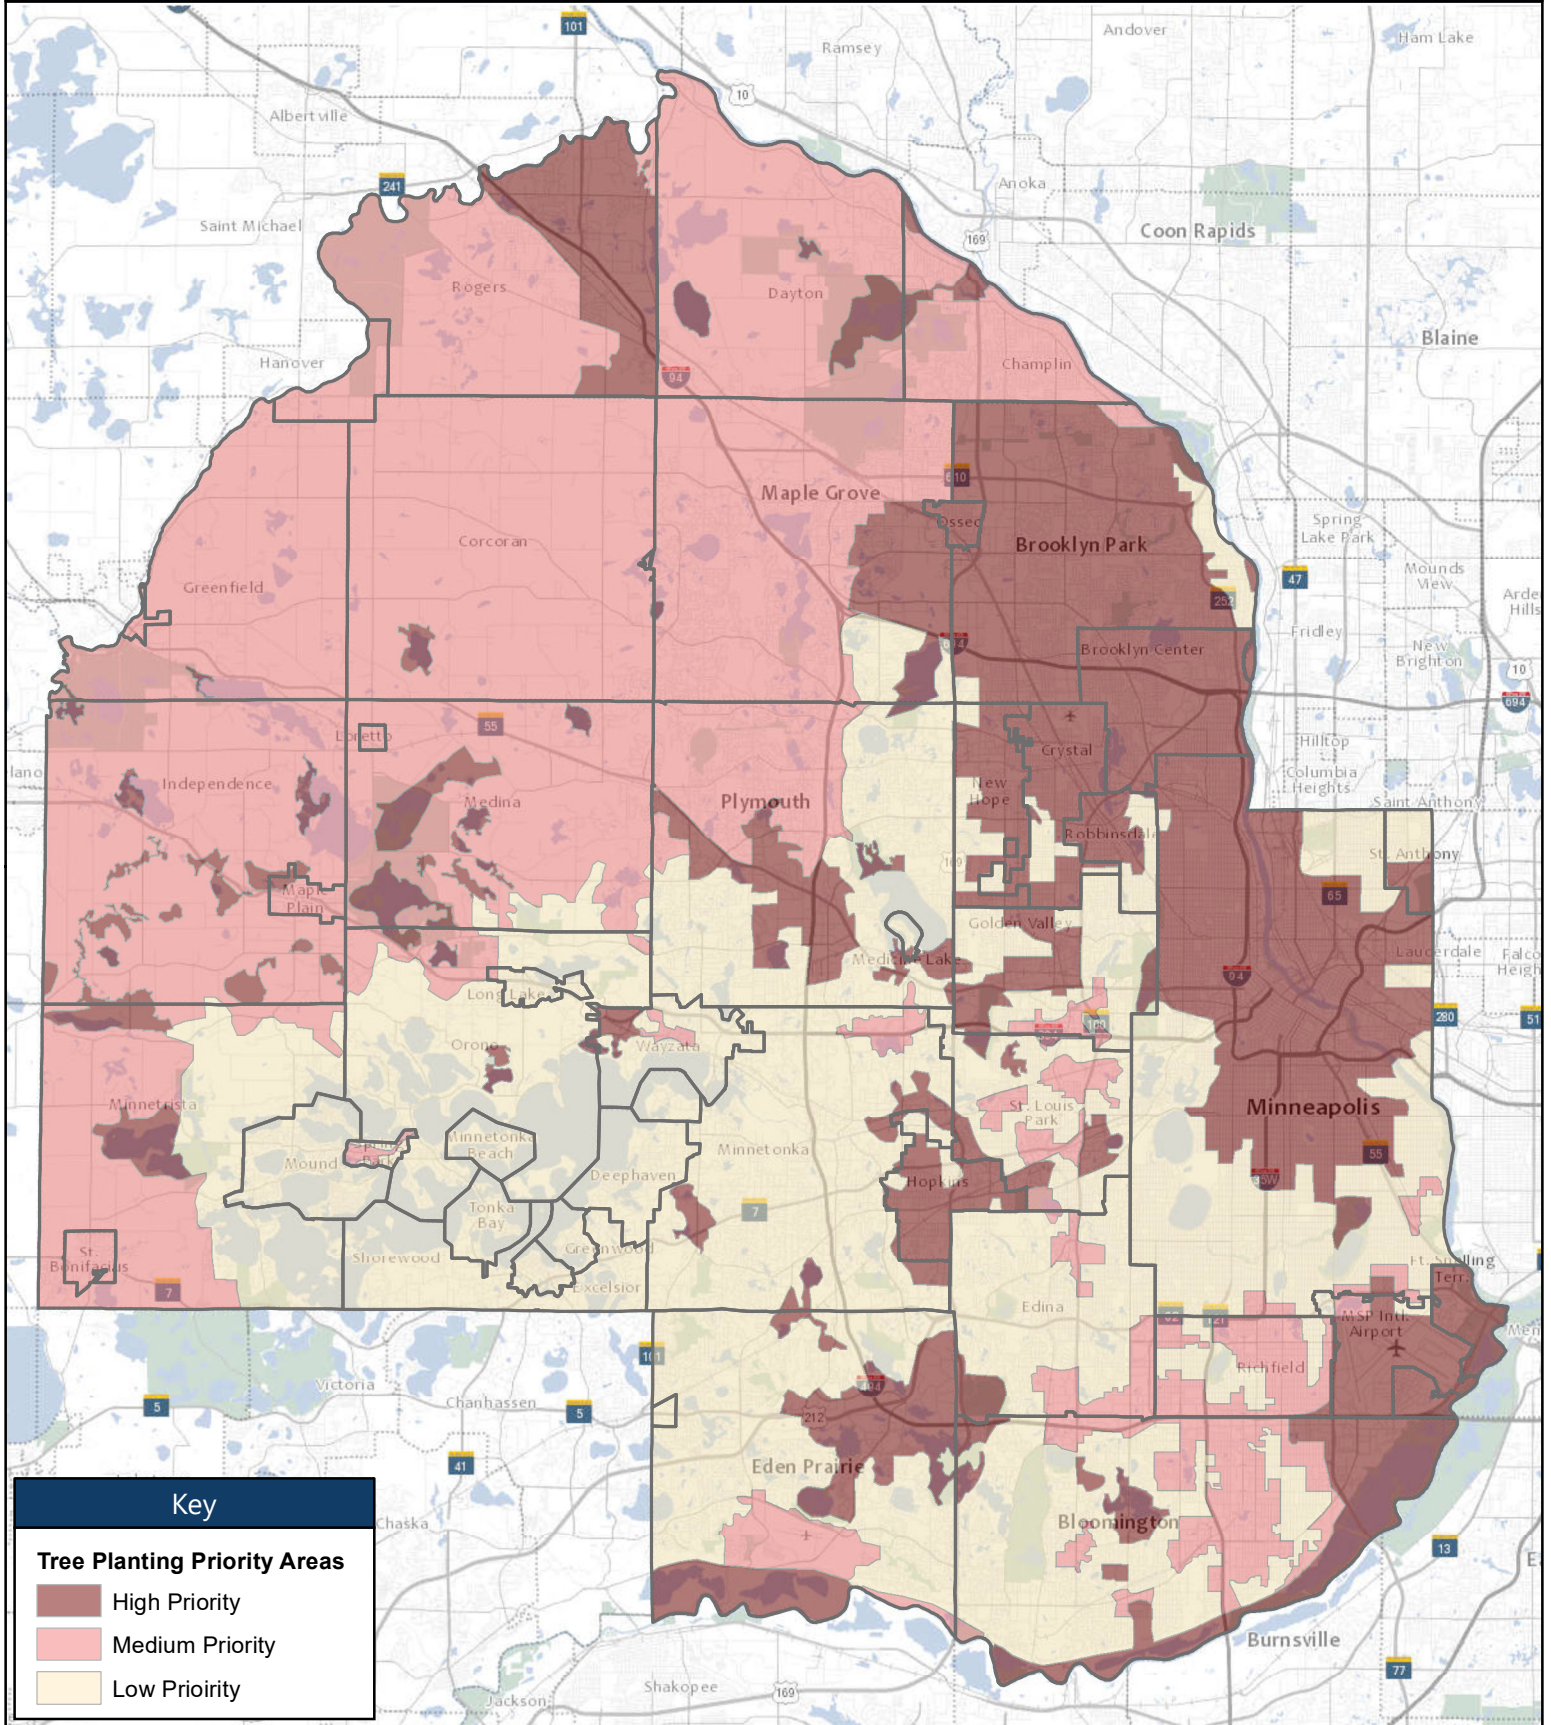

# Tree Planting Priority Areas

Hennepin County, Minnesota | Hennepin County Public Works

HENNEPIN COUNTY  
MINNESOTA

**Disclaimer:** This map (i) is furnished "AS IS" with no representation as to completeness or accuracy; (ii) is furnished with no warranty of any kind; and (iii) is not suitable for legal, engineering or surveying purposes. Hennepin County shall not be liable for any damage, injury or loss resulting from this map.