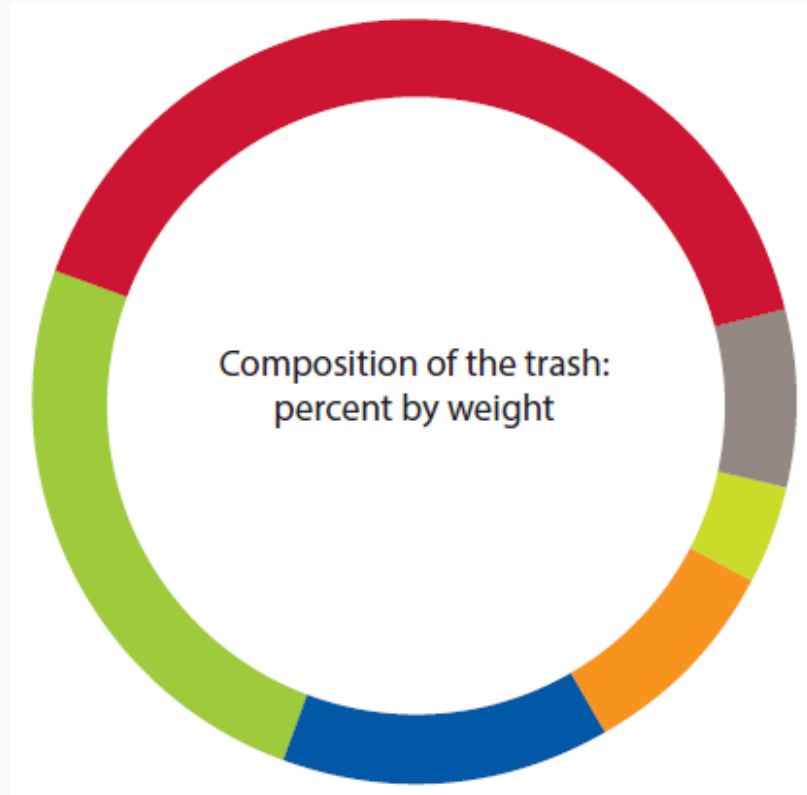

What's in the trash?