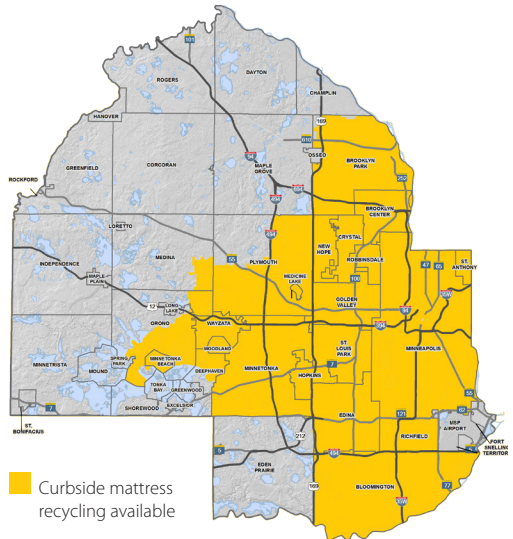

Curbside mattress recycling

Curbside pick-up service is available to Hennepin County residents and condo and apartment building managers in select cities.

Curbside mattress and box spring pickup service

Futon mattresses

- Cost: \$35 per piece

Crib mattresses

- Cost: \$15 per piece

Not accepted:

- Moldy mattresses
- Moldy box springs
- Sleeper sofas
- Furniture
- Bed frames
- Pieces infested with bed bugs

About Second Chance Recycling

Second Chance Recycling is a local leader in community recycling initiatives, with a focus on mattress recycling.

Dismantling nearly 250,000 mattresses, Second Chance Recycling has diverted over 10.5 million pounds of mattress material from landfills.