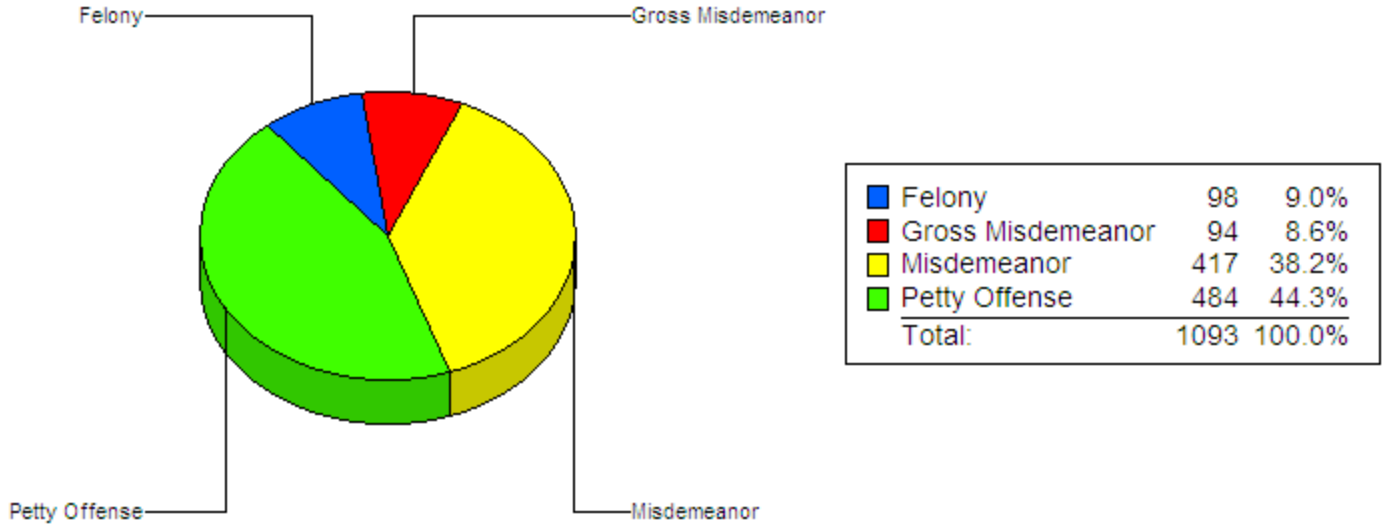

Characteristics of School Crime

2012 - 2013 School Year

Cases received between 8/1/2012 and 7/31/2013

Offense Severity

	Felony	Gross Misdemeanor	Misdemeanor	Petty Offense	Total
Arson			1		1
Assault	34	21	194		249
Burglary	7				7
Crim Sex	4	5	1		10
Disorderly		15	135	266	416
Drugs	15			10	25
Miscellaneous			6	8	14
Obstruct Justice		7	5	10	22
Property	3	7	15	37	62
Receiving		8	15	40	63
Theft	30	17	26	74	147
Weapons	5	14	19	39	77
Total	98	94	417	484	1,093